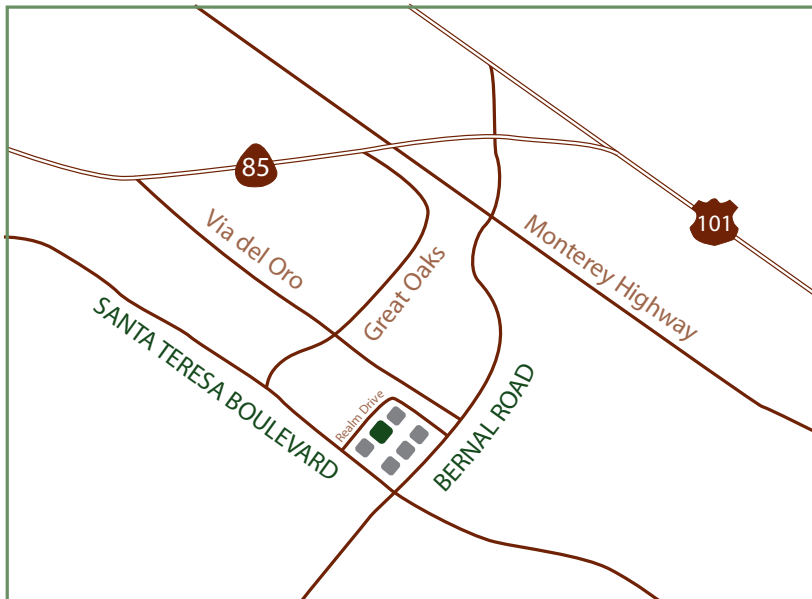

DIRECTIONS

to Open Space Authority administrative office

Open Space Authority

6980 Santa Teresa Blvd., Ste 100

San Jose, CA 95119

tel 408-224-7476

fax 408-224-7548

From Highway 85 or U.S. 101:

1. Take the Bernal Road exit west
2. Turn right onto Realm Drive
3. Follow Realm Drive around the curve
4. Turn in at the second driveway on the left
5. The office is on the ground floor