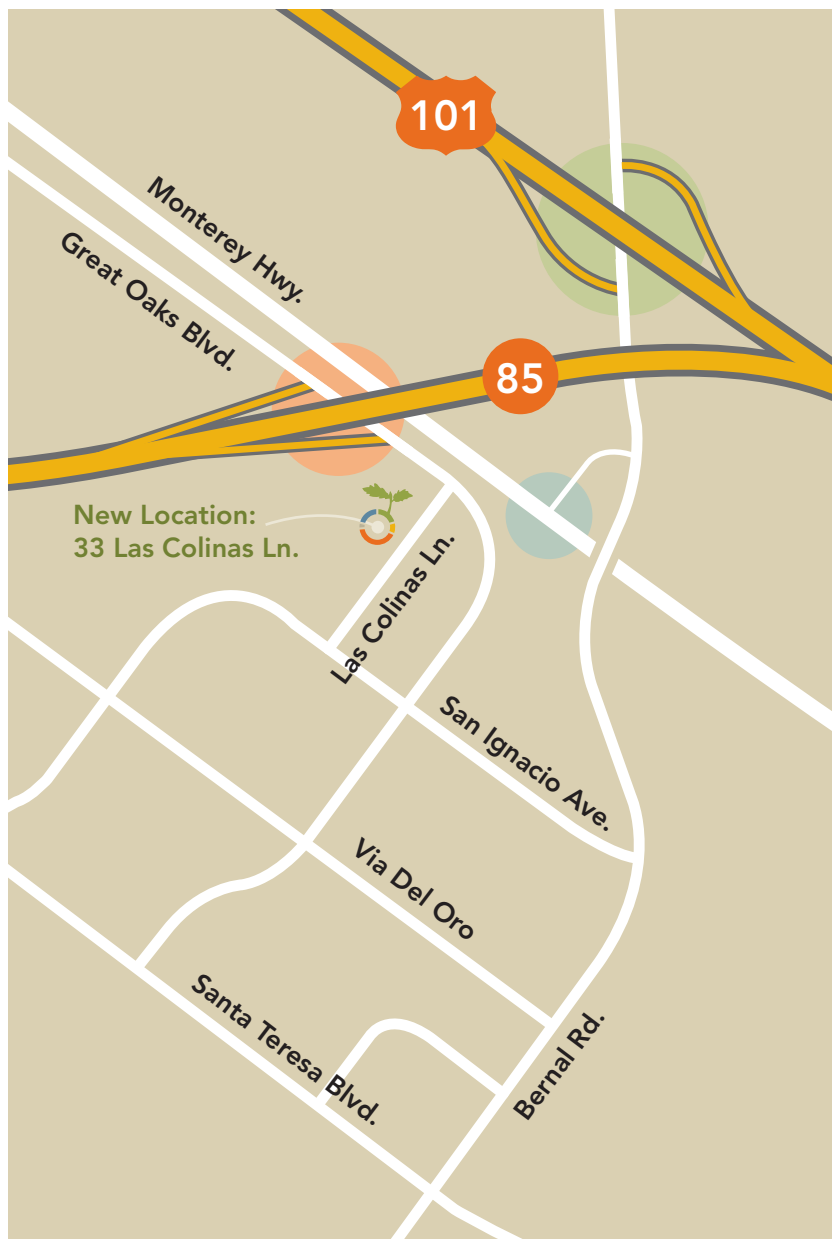

## Directions to Open Space Authority's New Office Location

- **From Southbound 85:**  
Exit at Great Oaks Blvd. and turn right; turn right at Las Colinas Ln. (Note: There is no off-ramp from Northbound 85 onto Great Oaks Blvd.)
- **From Highway 101:**  
Use Silicon Valley Blvd./Bernal Rd. exit. Turn right (going southbound) or left (going northbound) onto Bernal Rd. Turn right at San Ignacio Ave. Turn right at Las Colinas Ln.
- **From Monterey Hwy.:**  
Turn right (going northbound) or left (going southbound) at Bernal Rd. exit light. Turn right on Bernal Rd. Turn right at San Ignacio Ave. Turn right at Las Colinas Ln.