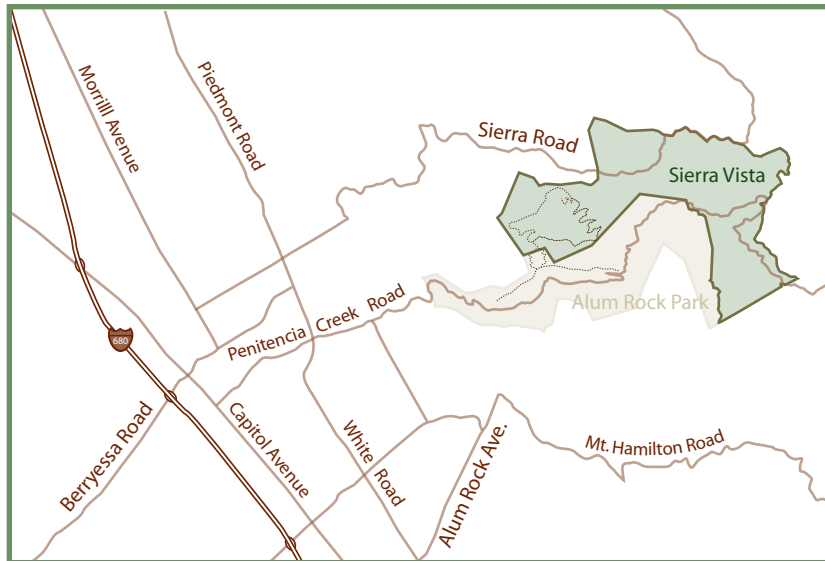

## DIRECTIONS

### to Sierra Vista and the Boccardo Loop Trail

**Open Space Authority**

6980 Santa Teresa Blvd., Ste 100

San Jose, CA 95119

tel 408-224-7476

fax 408-224-7548

From Interstate 680:

1. Take the Berryessa Road exit east
2. Turn right onto Piedmont Road
3. Turn left onto Penitencia Creek Road
4. Entrance of Alum Rock Park is a mile east
5. Take the North Rim Trail to the Todd Quick Trail
6. Boccardo Loop Trail is at the top of the Todd Quick Trail

**note:** there is a \$6 fee to park in Alum Rock Park