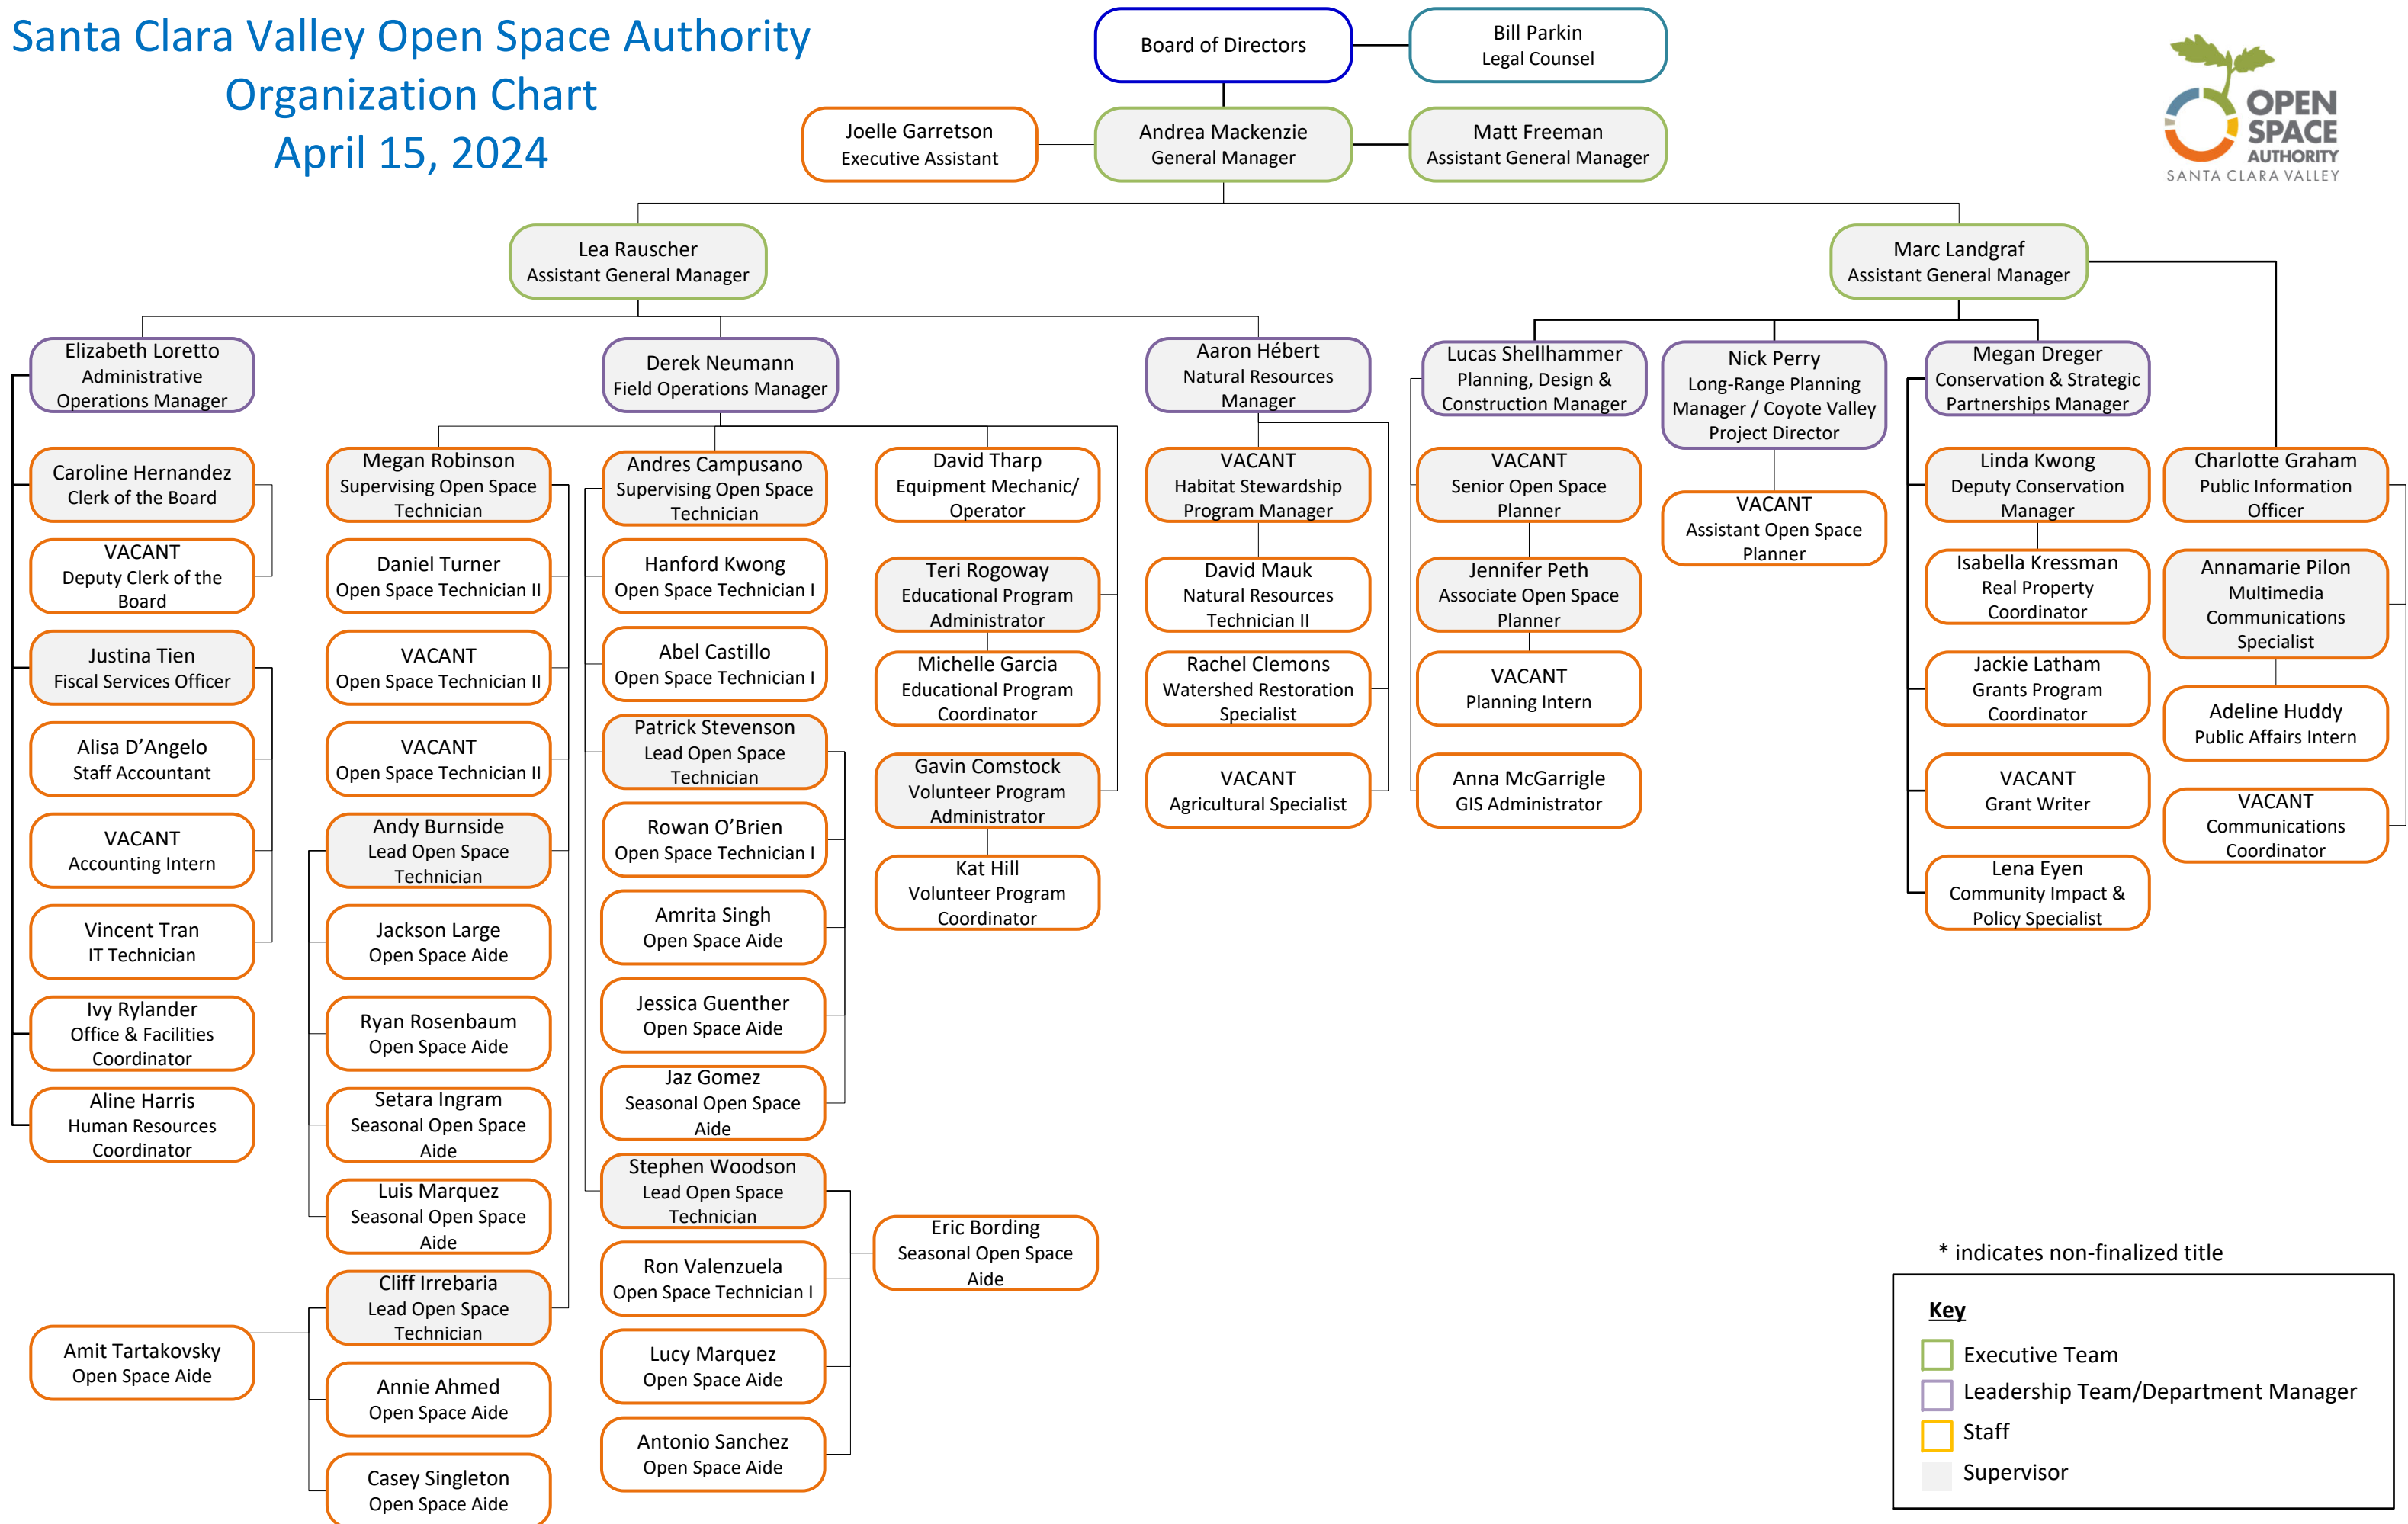

Santa Clara Valley Open Space Authority

Organization Chart

April 15, 2024

* indicates non-finalized title

Key

- Executive Team
- Leadership Team/Department Manager
- Staff
- Supervisor